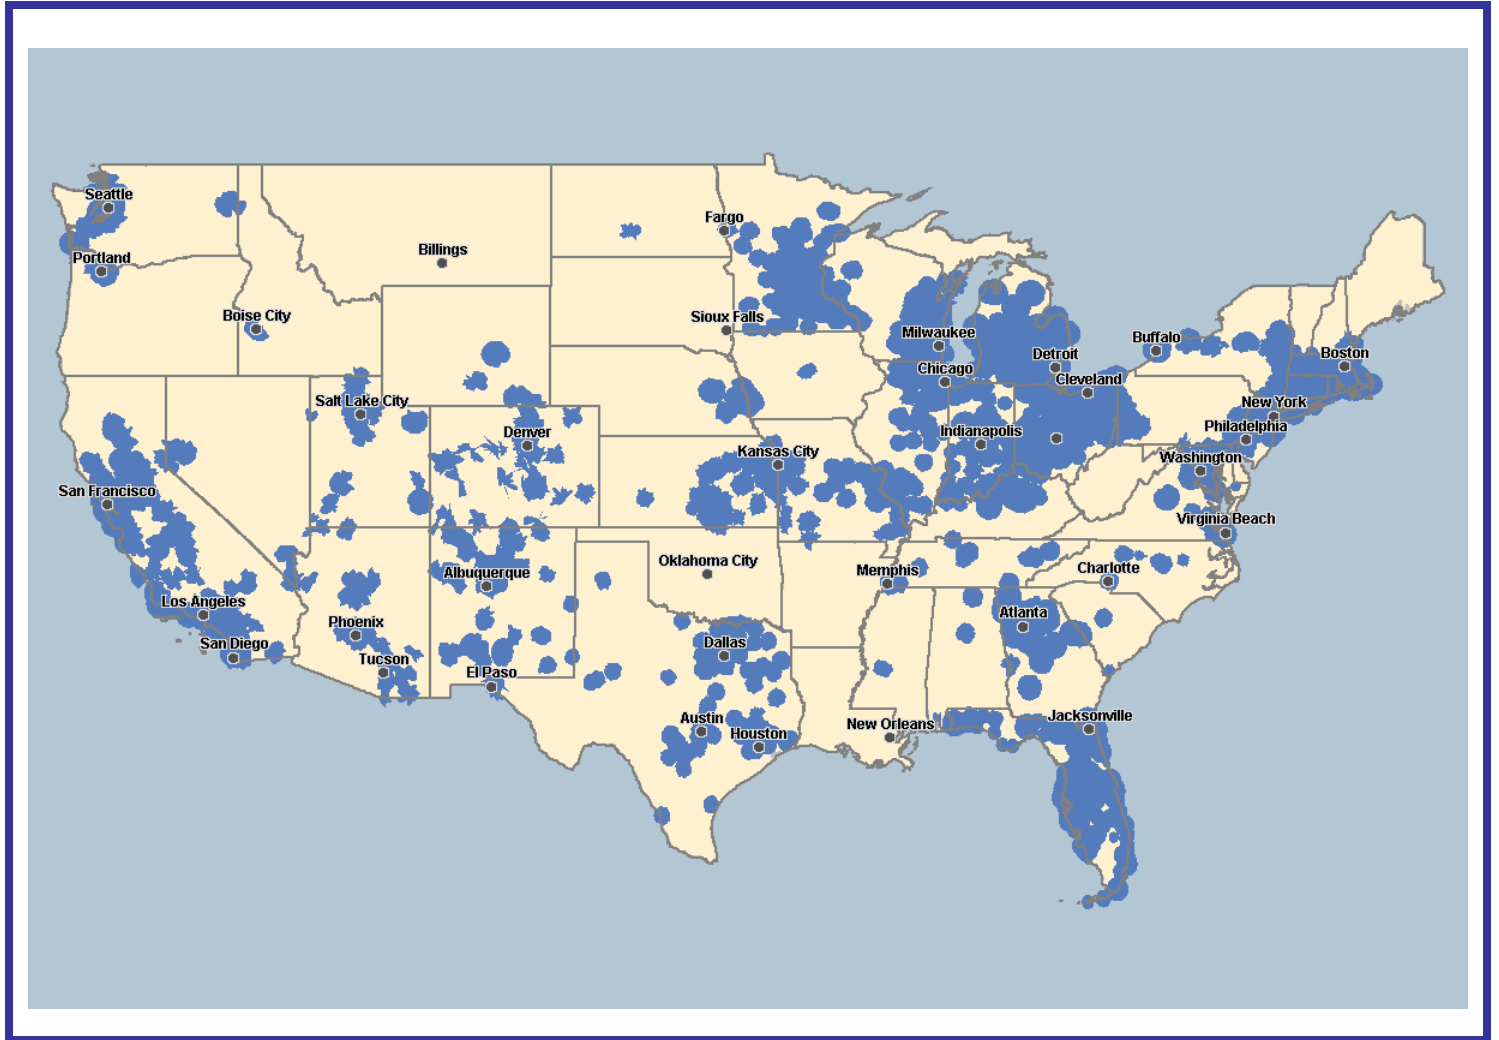

Nationwide 1-Way Coverage Map

929.9375 MHz Nationwide

This map is not a guarantee of coverage. It indicates the approximate coverage radius provided by each transmitter and may vary from time to time due to frequency, climate, topography and atmospheric conditions.